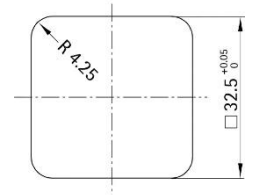

PUSHBUTTON MT42 BLACK

MT42

REAR VIEW

DIMENSION

CUTOUT

KEY 42Q

DIMENSION

RING 42Q

DIMENSION