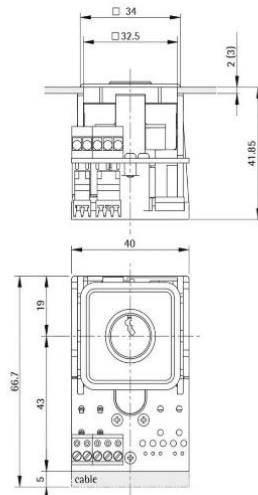

PUSHBUTTON MT42 BLACK

MT42

REAR VIEW

DIMENSION

CUTOUT

KEY 42Q

DIMENSION

RING 42Q

DIMENSION