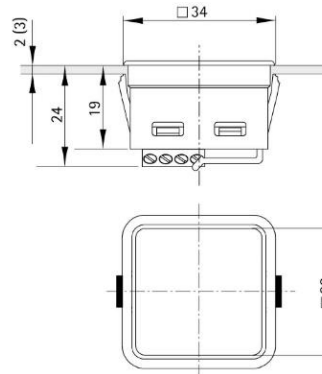

PUSHBUTTON MT42 BLACK

MT42

REAR VIEW

DIMENSION

CUTOUT

KEY 42Q

DIMENSION

RING 42Q

DIMENSION