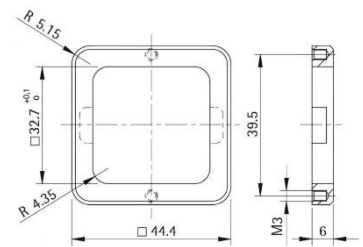

PUSHBUTTON MT42 BLACK

MT42

REAR VIEW

DIMENSION

CUTOUT

KEY 42Q

DIMENSION

RING 42Q

DIMENSION