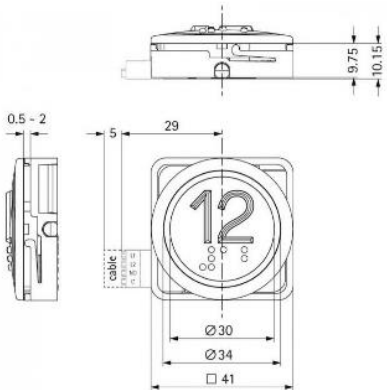

B37R

REAR VIEW

DIMENSION

CUTOUT

KEY 37R

RING 37R

DIMENSION

DIMENSION