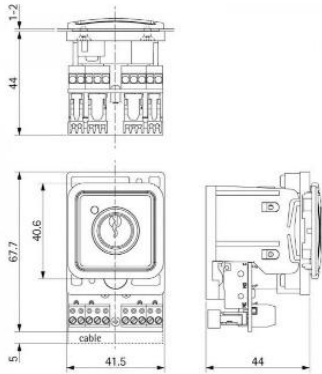

B37R

REAR VIEW

DIMENSION

CUTOUT

KEY 37R

RING 37R

DIMENSION

DIMENSION